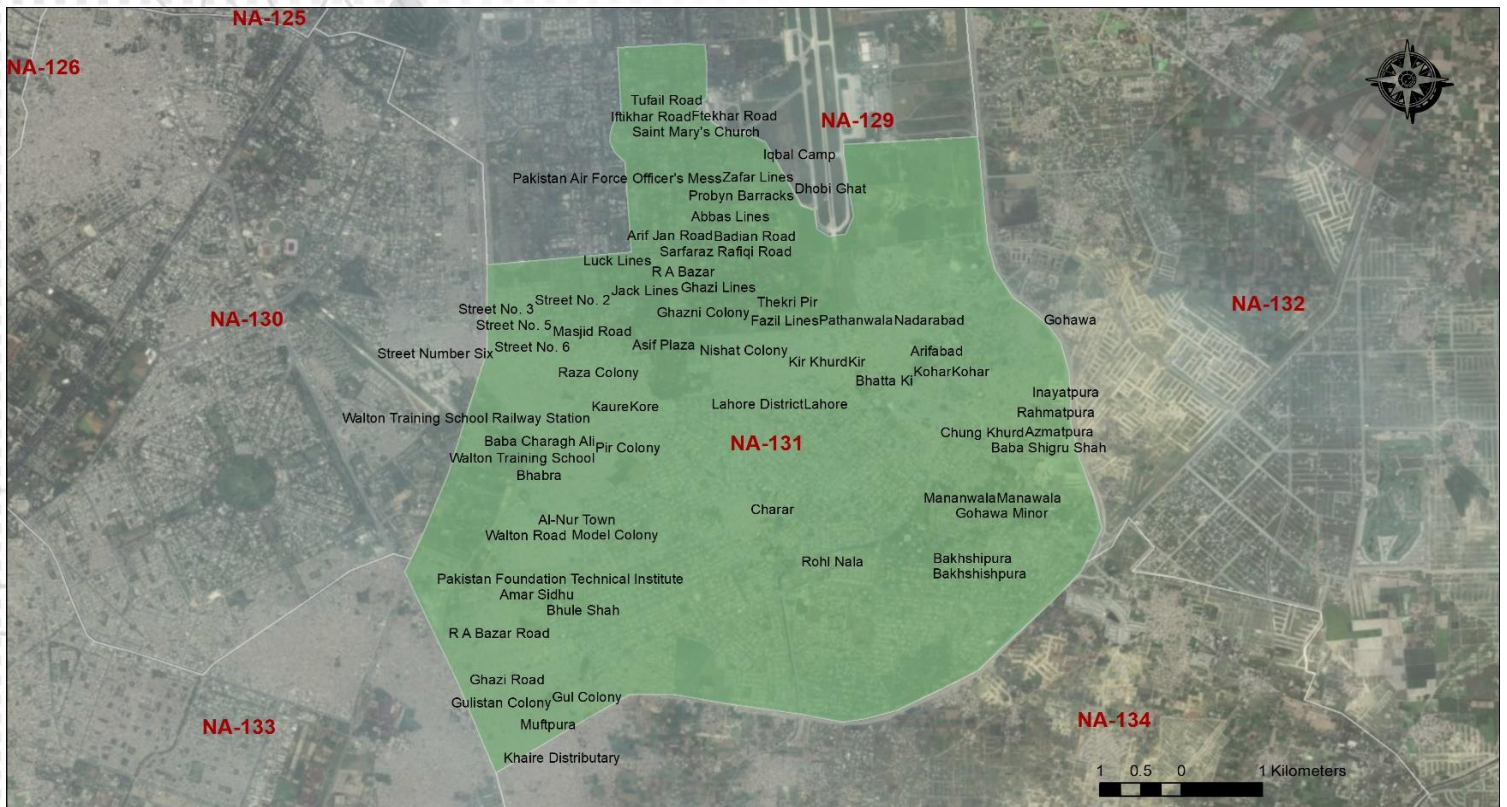

CONSTITUENCY PROFILE

NA-131 LAHORE-IX

PUNJAB

**CONSTITUENCY
POPULATION**

772,182

VOTER STATISTICS

Male **198,699**

Female **165,514**

Total **364,213**

47% of the total population are registered as voters

POLLING STATIONS

9 Male 9 Female 224 Combined 242 Total

Number of polling stations where registered voters exceed 1,200 **184**

POLLING BOOTHS

395 Male 296 Female 691 Total

AVG NO. OF VOTER AT POLLING STATION **1,505** AVERAGE VOTER AT POLLING BOOTH **527**

LIST OF CONTESTING CANDIDATES

#	Name	Name of Political Party
1	Jawad Ahmad	Barabri Party Pakistan
2	Khawaja Saad Rafique	Pakistan Muslim League (Nawaz)
3	Zaiba Ihsaan	Pakistan Muslim League
4	Syed Murtaza Hassan	Tehreek-e-Labaik Pakistan
5	Shoaib Ullah Cheema	Independent
6	Tahir Aslam	Pakistan Sunni Tehreek
7	Asim Mehmood	Pakistan Peoples Party Parliamentarians
8	Imran Ahmad Khan Niazi	Pakistan Tehreek-e-Insaf
9	Faheem Ahmad Khan Lodhi	Independent
10	Muhammad Jahangir Dogar	Independent
11	Muhammad Mudassar	Pakistan Justice & Democratic Party
12	Muzaffar Ali	Pakistan Tehreek-e-Insaf-Gulalai
13	Mian Zahid Islam Anjum	Independent
14	Nadeem Ahmad	Independent
15	Waqar Nadeem Warrach	Muttahidda Majlis-e-Amal Pakistan
16	Hamayun Akhtar Khan	Independent